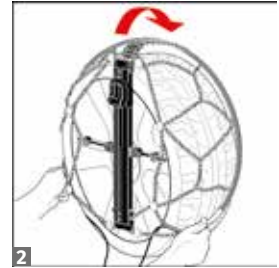

### TECHNICAL FEATURES

- 9 mm inside and on-the-tread clearance
- 1 Symmetrical diamond pattern chain
- 2 The internal rigid arch system makes fitting the chain very intuitive
- 3 Automatic tensioning system activated by foot
- 4 External quick release system activated by red buttons on the aluminium bar
- Alloy wheels protection system with patented solutions
- Practical and durable bag, with built-in instructions, can be used as a rug during fitting
- Homologations/certifications/conformity: Ö-Norm 5117, UNI 11313, TÜV
- Not for off-road use