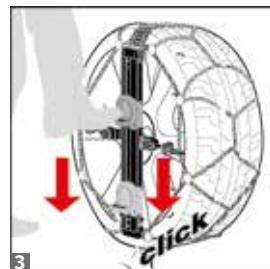

### TECHNICAL FEATURES

- 9 mm inside and on-the-tread clearance
- 1 Symmetrical diamond pattern chain
- 2 The internal rigid arch system makes fitting the chain very intuitive
- 3 Automatic tensioning system activated by foot
- 4 External quick release system activated by red buttons on the aluminium bar
- Alloy wheels protection system with patented solutions
- Practical and durable bag, with built-in instructions, can be used as a rug during fitting
- Homologations/certifications/conformity: Ö-Norm 5117, UNI 11313, TÜV
- Not for off-road use