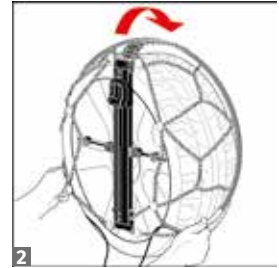

König Easy-fit SUV

The revolutionary snow chain for SUVs: only 12 seconds to fit it and, thanks to the reduced internal thickness, can be fitted on the most SUVs and modern crossovers

TECHNICAL FEATURES

- 10 mm inside and on-the-tread clearance
- 1 Asymmetrical diamond pattern chain with icebreaker reinforcements
- 2 The internal rigid arch system makes fitting the chain very intuitive
- 3 Automatic tensioning system activated by foot
- Automatic tensioning system specially developed for SUVs
- 4 External quick release system activated by red buttons on the aluminium bar
- Alloy wheels protection system with patented solutions
- Practical and durable bag, with built-in instructions, can be used as a rug during fitting
- Homologations/certifications/conformity: Ö-Norm 5117, UNI 11313, TÜV
- Not for off-road use

ITEM NUMBER	PAIRS / PACK
2004735 225	1
2004735 230	1
2004735 235	1
2004735 240	1
2004735 245	1
2004735 247	1
2004735 250	1
2004735 255	1
2004735 265	1
2004735 267	1