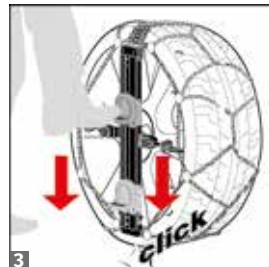

König Easy-fit SUV

The revolutionary snow chain for SUVs: only 12 seconds to fit it and, thanks to the reduced internal thickness, can be fitted on the most SUVs and modern crossovers

TECHNICAL FEATURES

- 10 mm inside and on-the-tread clearance
- 1 Asymmetrical diamond pattern chain with icebreaker reinforcements
- 2 The internal rigid arch system makes fitting the chain very intuitive
- 3 Automatic tensioning system activated by foot
- Automatic tensioning system specially developed for SUVs
- 4 External quick release system activated by red buttons on the aluminium bar
- Alloy wheels protection system with patented solutions
- Practical and durable bag, with built-in instructions, can be used as a rug during fitting
- Homologations/certifications/conformity: Ö-Norm 5117, UNI 11313, TÜV
- Not for off-road use

ITEM NUMBER	PAIRS / PACK
2004735 225	1
2004735 230	1
2004735 235	1
2004735 240	1
2004735 245	1
2004735 247	1
2004735 250	1
2004735 255	1
2004735 265	1
2004735 267	1